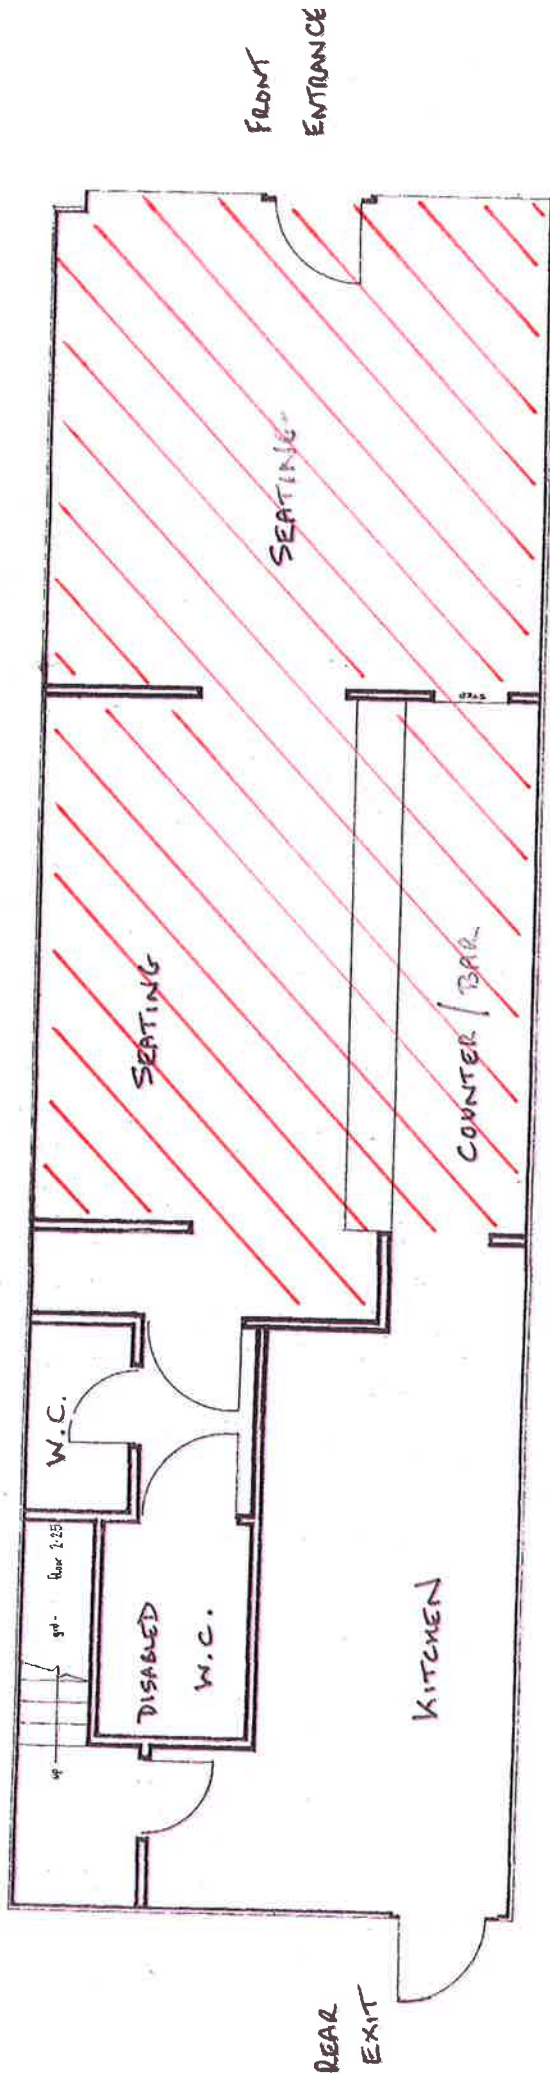

SUGARS CAFÉ BAR  
 UNIT 6, PRIORS GREEN LOCAL  
 CENTRE, BENNETT CANNED, DUNMOW  
 GROUND FLOOR & LOFT PLAN  
 - PREMISES LICENCE APPLICATION  
 3 FEBRUARY 2014

SCALE  
 100.0  
 1 Metre

TOTAL FLOOR SPACE 990 SQ. FEET